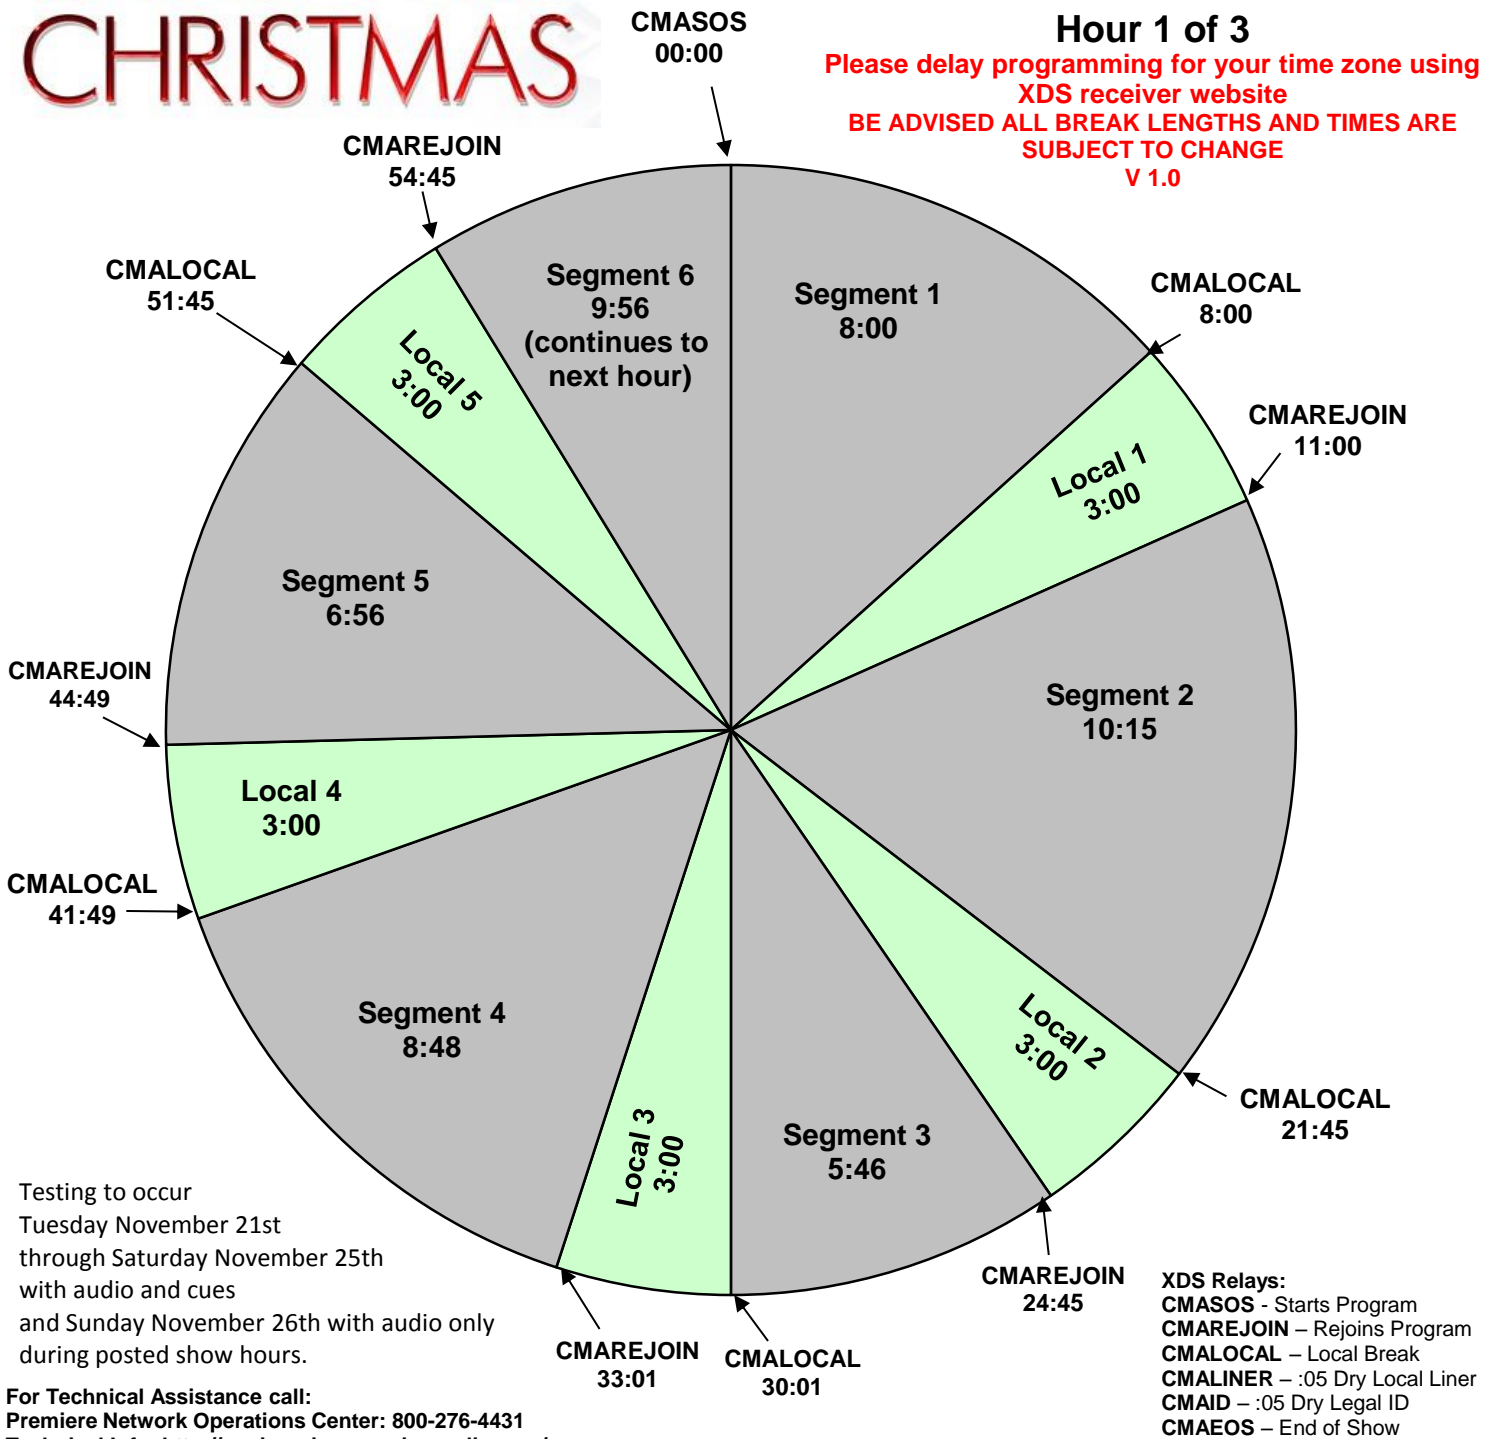

## CMA Country Christmas

XDS Program: CMA XMAS  
(PID 1036, PGM 40)

Effective Date: November 27th, 2017

Premiere XDS PRO4-P Satellite

8:00pm - 11:00pm Eastern /Pacific

7:00pm - 10:00pm Central/Mountain

7:00PM - 10:00PM Alaska/Hawaii

Hour 1 of 3

Please delay programming for your time zone using  
XDS receiver website

BE ADVISED ALL BREAK LENGTHS AND TIMES ARE  
SUBJECT TO CHANGE  
V 1.0

Testing to occur  
Tuesday November 21st  
through Saturday November 25th  
with audio and cues  
and Sunday November 26th with audio only  
during posted show hours.